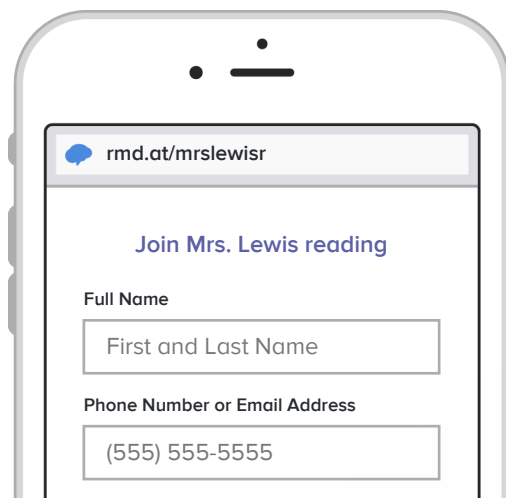

# Sign up for important updates from Mrs. Lewis.

Get information for **Port Neches Elementary School** right on your phone—not on handouts.

Pick a way to receive messages for **Mrs. Lewis reading**:

**A** If you have a smartphone, get push notifications.

On your iPhone or Android phone, open your web browser and go to the following link:

[rmd.at/mrslewisr](https://rmd.at/mrslewisr)

Follow the instructions to sign up for Remind. You'll be prompted to download the mobile app.